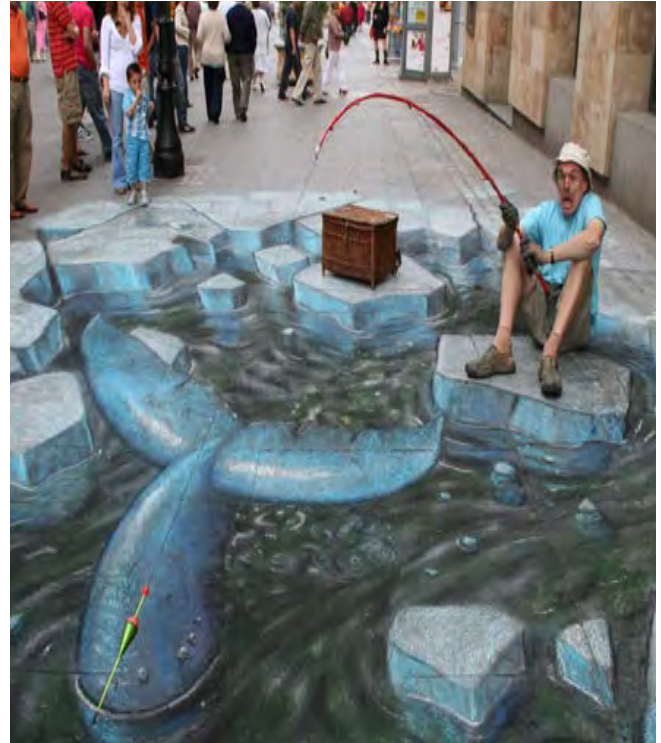

Too Real!  
By : Sammy Li

Artist : Edgar Mueller  
"Hot River"

Artist : Edgar Mueller  
"Mysterious Cave"

Artist : Julian Beever  
"Lets be friends"

Artist : Julian Beever  
"White Water Rafting"

Artist : Julian Beever  
"A slight Accident"

Artist : Julian Beever  
"Oh Crumbs!"

Artist : Julian Beever  
*"Meeting Madame Butterfly"*

Artist : Julian Beever  
*"Waste of Water..."*

Artist : Julian Beever  
"Swimming Pool In The High Street."

Artist : Julian Beever  
"Push the boat out."

Artist : Manfred Stader  
*"Be careful where you park your car."*

Artist : Manfred Stader  
*"Kick back at the beach, in the city."*

Artist : Manfred Stader  
"Ouch. This Hurts!."

Artist : Manfred Stader  
"A really realistic cup of cappuccino."